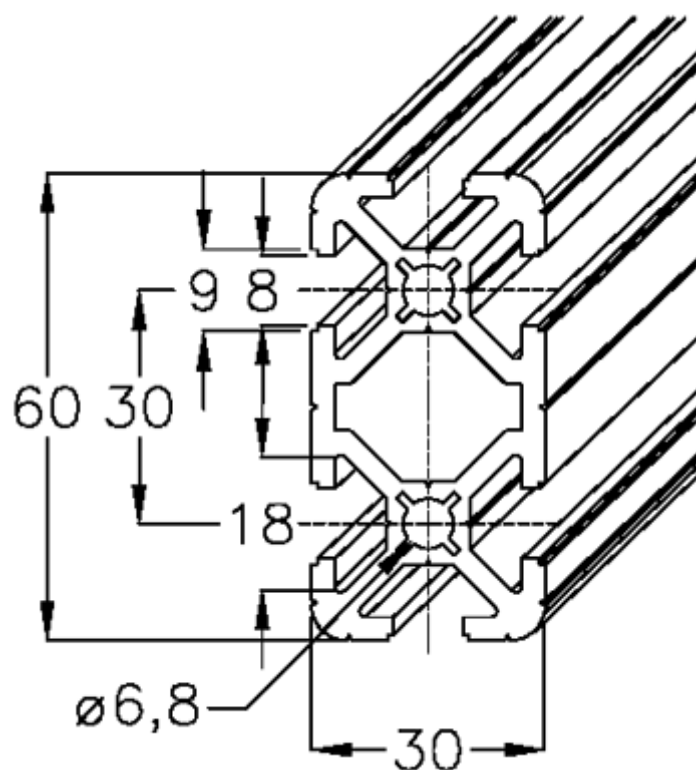

Article number: 05803230605600

Description: Hepco MCS Profile 30x60  
0-132-3060 length 5600mm

## Measures

Length mm = 5600

Weight (kg) = 10.248